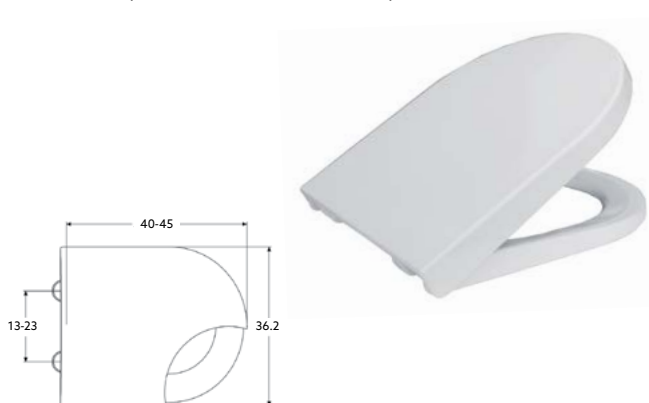

**TAMPO SANITA
TERMODURO 270**

Art.:070401	Branco	€48.55
Art.:070405	Soft Close Branco	€73.19

Modelos: Sanicity, Altair, Bali, Marion, Meridian e Urby.