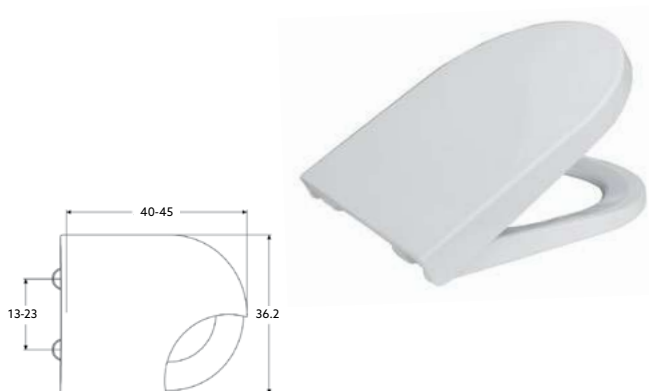

**TAMPO SANITA
TERMODURO 270**

Art.:070401	Branco	€48.55
Art.:070405	Soft Close Branco	€73.19

Modelos: Sanicity, Altair, Bali, Marion, Meridian e Urby.