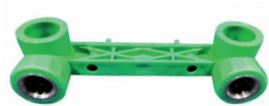

ADAPTADOR PARA MISTURADORA PPR VERDE

Art.:162401	20x1/2	€3.90	50
Art.:162402	25x1/2	€4.32	40